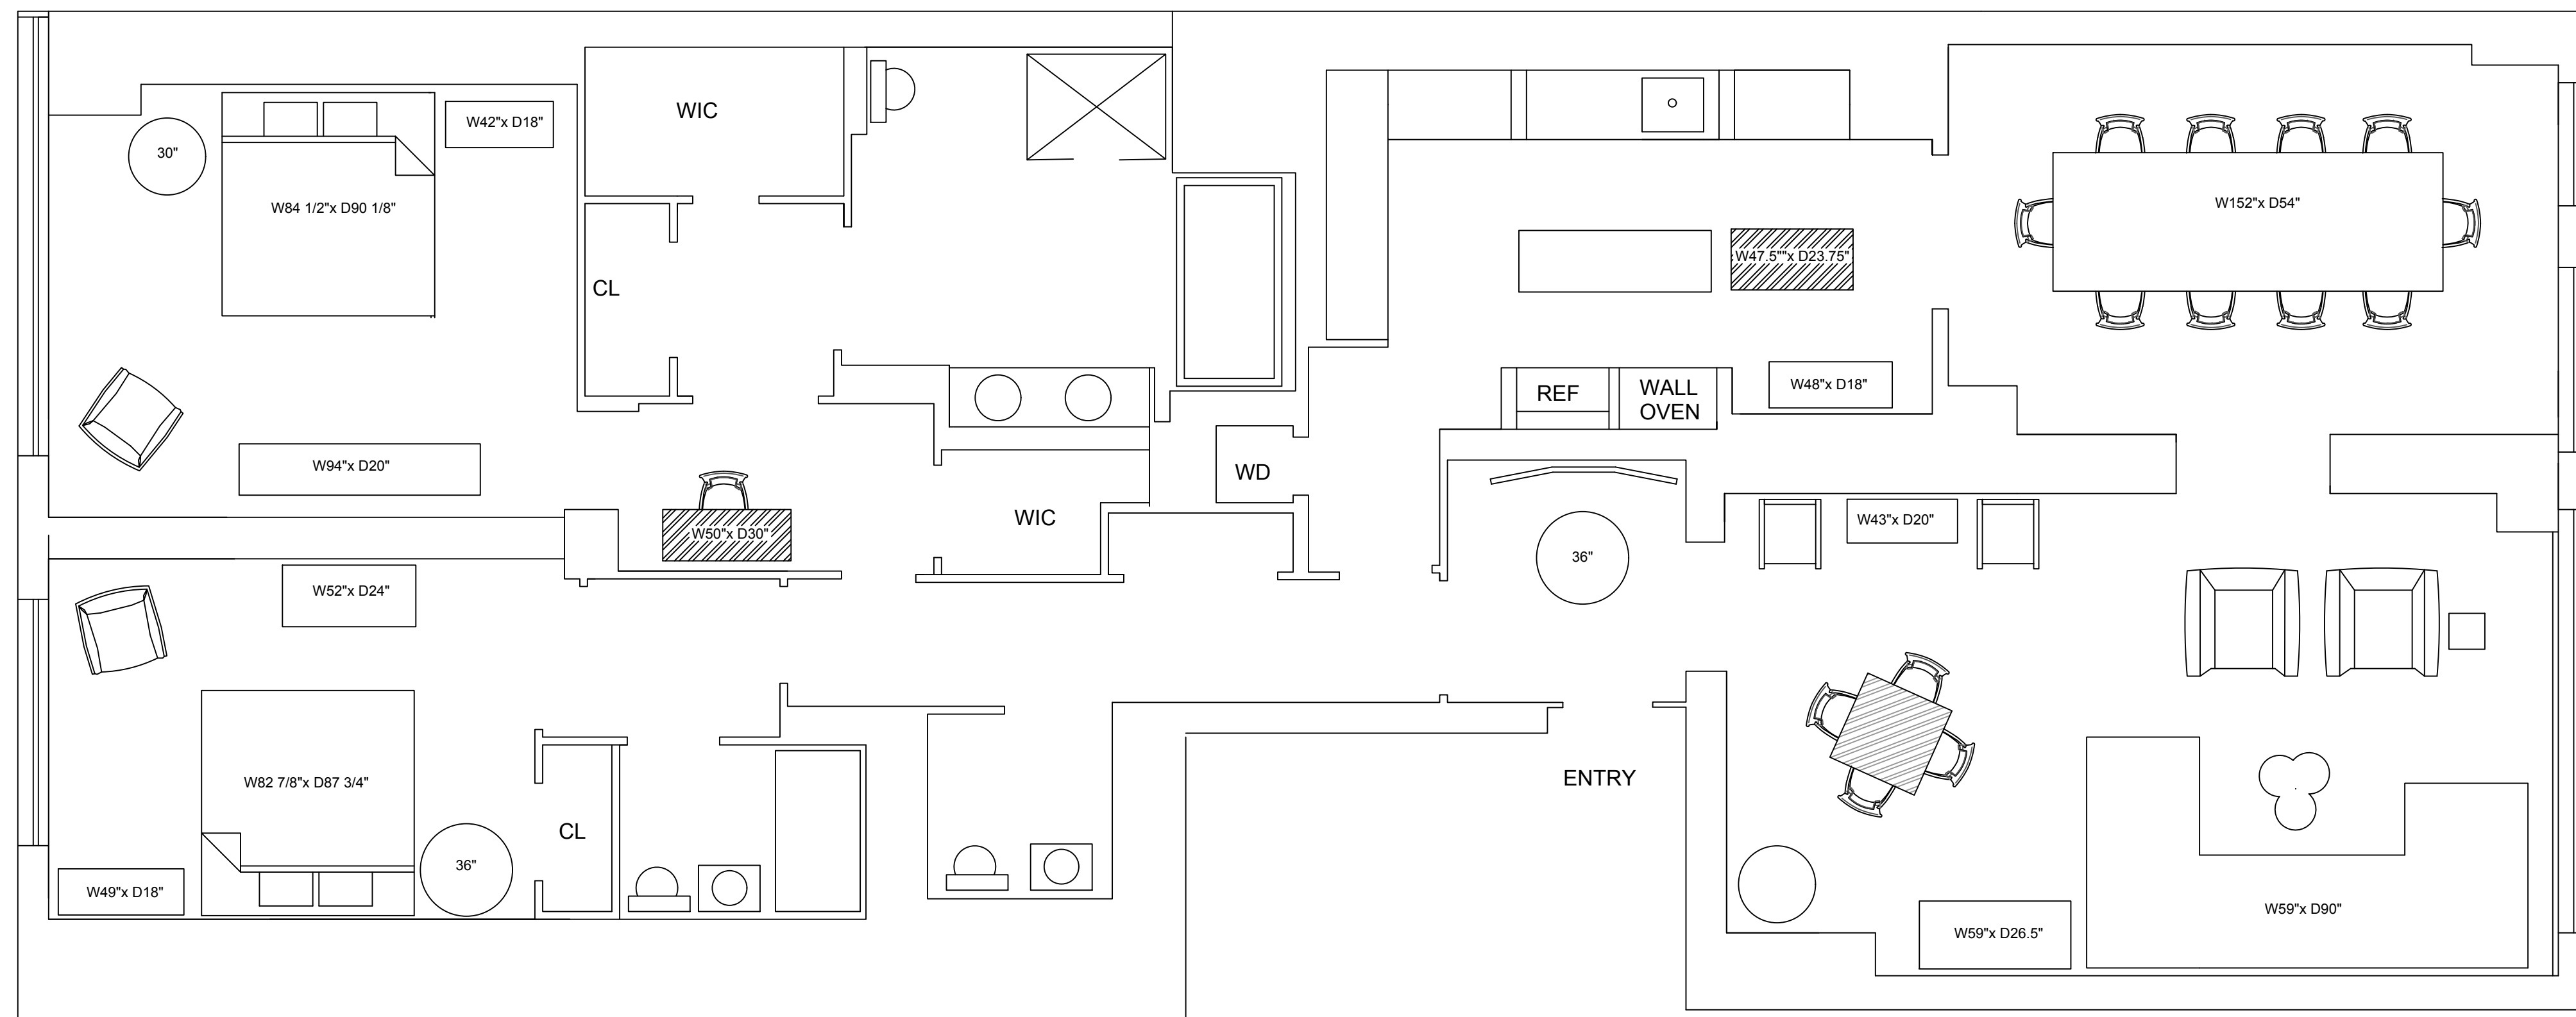

MASTER BEDROOM
17'-2"X14'-3/4"

DINING ROOM
19'-8"X12'-8"

BEDROOM
11'-8.5"X15'-9.5"

LIVING ROOM
15'-8"X26'-10"